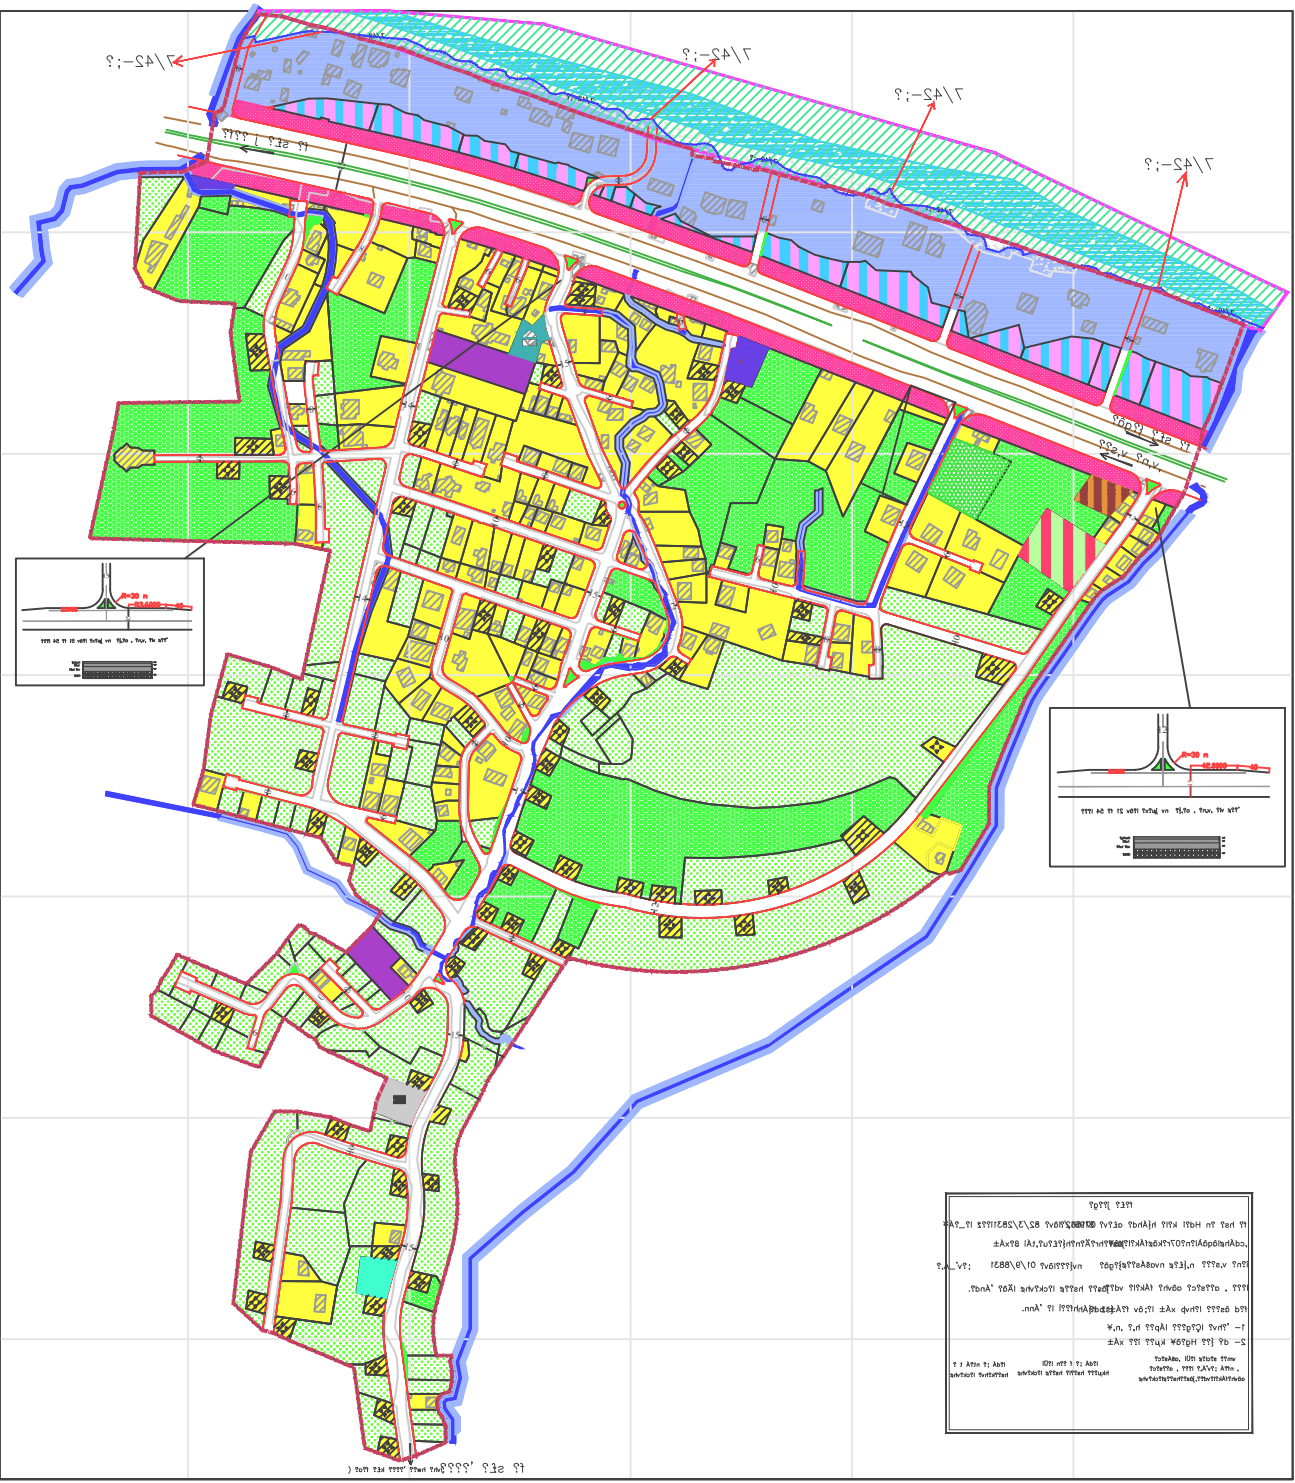

Legend (mirrored text):

- Islands (yellow, red, green, blue, purple, brown, pink, white)
- Water bodies (blue, cyan, pink, purple, green, brown, white)
- Land use (green, yellow, purple, brown, pink, white)
- Infrastructure (red, blue, white, green, brown, white)
- Other (green, yellow, purple, brown, pink, white)

Project information (mirrored text):

1. Title: ...
 2. Date: ...
 3. Author: ...
 4. Scale: ...